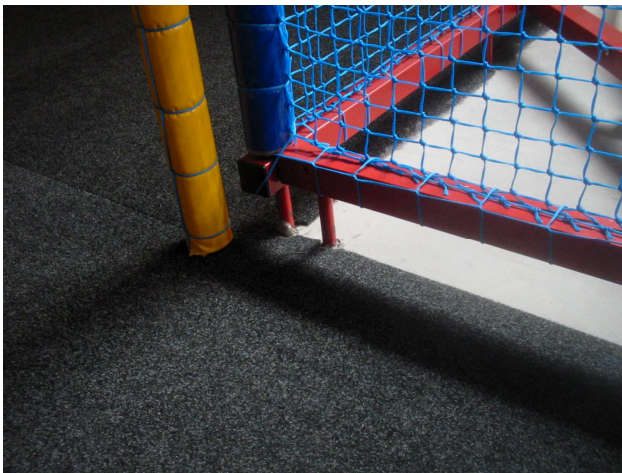

Side fences fixed by special adhesive. No screws
Thus impact velocity is more evenly distributed.

Our board and side fence systems have been in use In lots of indoor and outdoor parks for years.

Our Go-kart board systems consist of steel and are anchored in the floor. Rubber buffers covering the plastic rebound bars reduce impact velocity. Thus you will protect your customers and your Go-Karts.