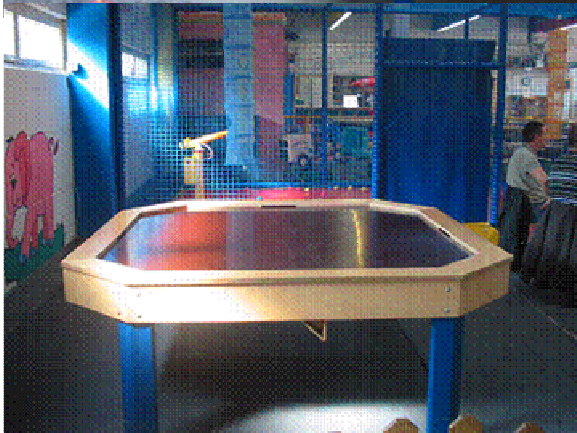

Speedslice

Airhockey without air
Made by Okidoki-Consult

Speedslice

Airhockey without Air!

No electric lead!

No faulty ventilator!

No coin slot!

Low Price!

Very sturdy!

Two-player Table (large)

2,30 m x 1,50 m, weight

120 KG, height 80 cm

Our Price 1.590,--€

Two-player Table (small)

1,50m x 1,20 m, weight

75 KG, height 55 cm

Our Price 1.290,--€

Four-player Table (large)

2,30 m x 2,30 m, weight

170 KG, height 80 cm

Our Price 2.190,--€

Four-player Table (small)

1,50 x 1,50 m, Weight

85 KG, height 55 cm

1.490,--€

All prices plus V.A.T.

And delivery

All tables supplied with

10 rackets and pucks

Okidoki-Consult (Inh. Angela Pegels), Frankenseite. 85, at 47877 Willich Germany
Contact: Wolfgang Pegels, www.okidoki-consult.de E-Mail: info@okidoki-consult.de
Tel: 0049 (0) 2154/ 95 42 22 Fax: 0049 (0) 2154/ 95 42 20 Mobil 0049(0)177-2311151