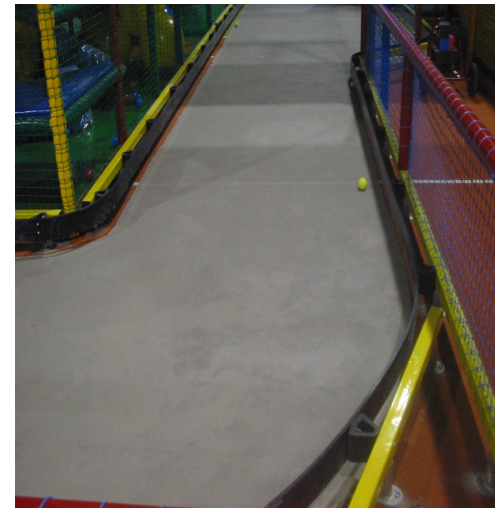

Side fences fixed by special adhesive. No screws
Thus impact velocity is more evenly distributed.

Our board and side fence systems have been in use In lots of indoor and outdoor parks for years.

Our Go-kart board systems consist of steel and are anchored in the floor. Rubber buffers covering the plastic rebound bars reduce impact velocity. Thus you will protect your customers and your Go-Karts.