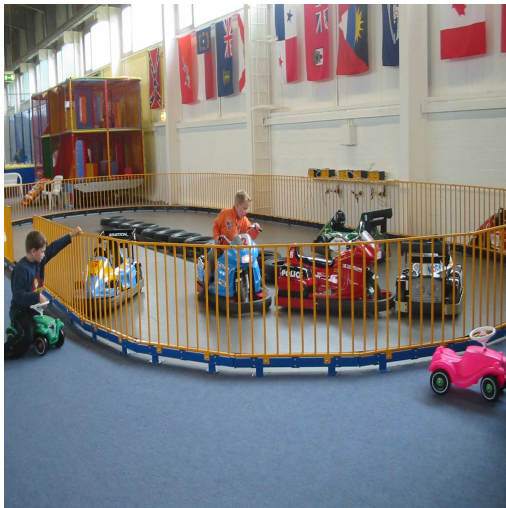

**Football table
Player dummies
2,90 € each**

**Football table
Footballs
From 0,99 € each**

**Birthday name cards
15,99 € each
to be written on with chalk**

Go-Kart Boards / Side Fences by Okidoki-Consult

Side fences fixed by special adhesive. No screws
Thus impact velocity is more evenly distributed.

Our board and side fence systems have been in use In lots of indoor and outdoor parks for years.

Our Go-kart board systems consist of steel and are anchored in the floor. Rubber buffers covering the plastic rebound bars reduce impact velocity. Thus you will protect your customers and your Go-Karts.