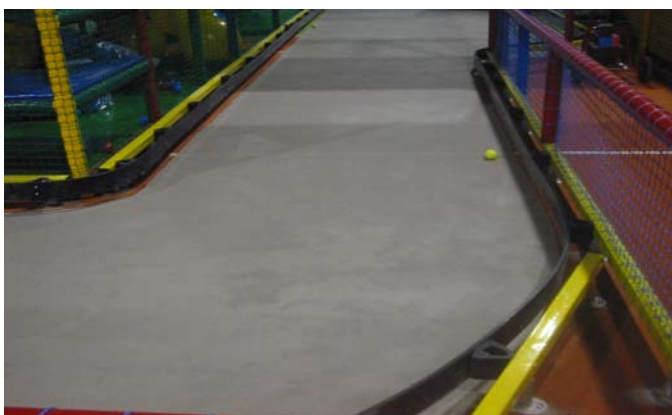

Other size and models on demand

Polyethelene balls for ball pools and toddlers areas

Diameter 7,5 cm; 500 balls 95,- €

Diameter 6,00 cm; 500 balls 65,- €

Velcro strips, self-adhesive, e.g.
to fix landing mats

Boards and rubber buffers for Go-Kart tracks.

Prices on demand (depending on quantity)

Super Qualität

Soft balls for soft ball cannons.

Ideal for "Air Joe" and others. 0,39 € each.

Indoor Minigolf

This Indoor Minigolf course meets highest demands.
A 6-hole-course requires as little as 50 square metres space.