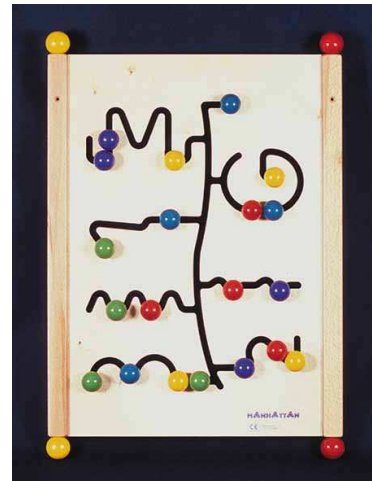

Wall component Road Runner

Conducive to motoricity of small children

Size: 84 cm x 54 cm
Our Price: **139,-€**

Okidoki-Consult (Inh. Angela Pegels), Frankenseite. 85, at 47877 Willich Germany
Contact: Wolfgang Pegels, www.okidoki-consult.de E-Mail: info@okidoki-consult.de
Tel: 0049 (0) 2154/ 95 42 22 Fax: 0049 (0) 2154/ 95 42 20 Mobil 0049(0)177-2311151