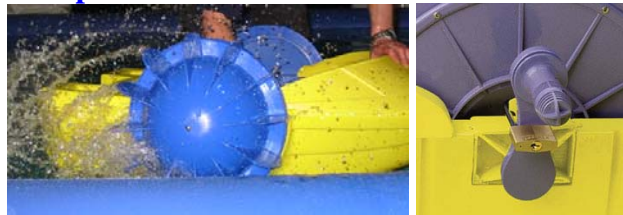

Paddle wheels in operation

Our power paddler models : yellow, Fire Dept. or Coast Guard